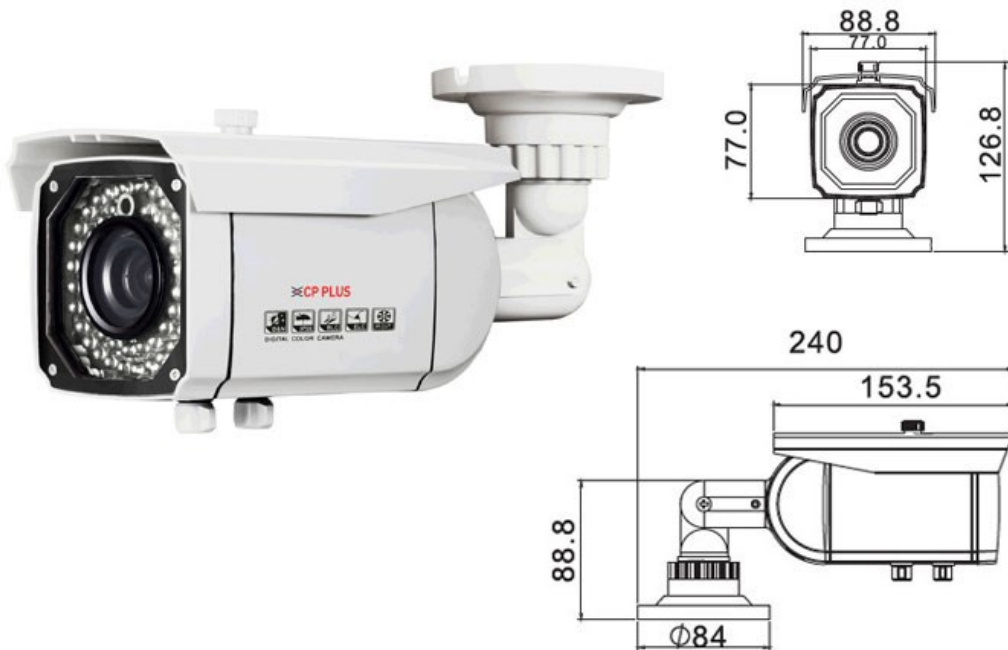

**CP- VCG-ST10FL5****1 MP HD Cosmic VF IR Bullet Camera - 50 Mtr.****COSMIC**  
HD CAMERA**Main Features**

- 1 MP HQIS Pro Image Sensor
- 25/30fps@720P
- Day/Night(ICR), AWB, AGC, BLC
- Plug-n-Play HD/SD Camera
- 2.8~12 mm Varifocal Lens
- Equipped with fine IR LEDs for clearer night vision
- IR Range of 50 Mtr.
- Compatible with HDx, AHD, HDCVI, CVBS and HDTVI DVRs
- IP66

# CP- VCG-ST10FL5

1 MP HD Cosmic VF IR Bullet Camera - 50 Mtr.

**COSMIC**  
HD CAMERA

## Feature

Image Sensor  
Minimum Illumination  
Shutter Speed  
White Balance  
Gain Control(AGC)  
Lens  
S/N Ratio  
Back Light Compensation  
Resolution  
Video Output  
ICR  
IR  
No. of IR LEDs  
Operating Temperature  
Humidity  
Power Source  
Power Consumption  
Weatherproof Standard  
Dimension  
Weight

## Specification

1 MP HQIS Pro Image Sensor  
Color(0.1Lux),White and Black(0.01Lux IR LED On)  
1/50s(1/60s)-1/100,000s (Auto/Fixed)  
Auto  
Auto  
2.8~12mm  
≥52dB  
Auto  
720P  
1.0Vp-p Composite Output (75Ω / BNC), HD-AHD(720P)\ HD-TVI(720P)\ HD-CVI(720P)\ CVBS, CVI Default setting  
Support  
IR Range of 50 Mtr.  
48pcsφ5mm  
- 20°C~ 55°C  
10% ~ 90%  
DC12V(+/-10%)  
0.4W(2.5W after IR LED Powered on)  
IP66  
240mm x 88.8mm x 88.8mm  
0.9Kg.